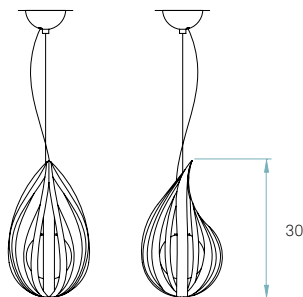

Raindrop / SMALL SUSPENSION

by Javier Herrero Studio

REF. RDROP SP 20
Raindrop Small

References

Certificates

Class I

220 - 250V

Wood shade colours

- 20 Ivory White
- 21 Natural Cherry
- 22 Natural Beech
- 24 Yellow
- 25 Orange
- 26 Red
- 28 Blue
- 29 Grey
- 30 Turquoise
- 31 Chocolate
- 32 Pink

Components

Diffuser
Frosted Glass

Metal canopy
Brushed Nickel
ø 10 cm - disc ø 14 cm

Electrical cable
Transparent
2 m drop

Steel cable
2 m drop

Box size
43 x 31 x 29 cm

Box volume
0,039 m³

Weight
Gross - 2,1 Kg
Net - 0,7 Kg

Recommended bulbs (Not Included)

G9

LED DIM
1 x 3 W max.