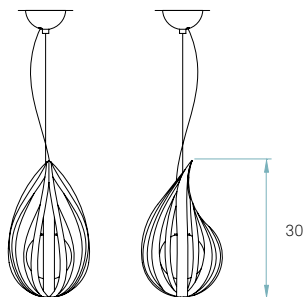

**Raindrop** / SMALL SUSPENSION

by Javier Herrero Studio

REF. RDROP SP 20  
Raindrop Small

References

Certificates

Wood shade colours

-  20 Ivory White
-  21 Natural Cherry
-  22 Natural Beech
-  24 Yellow
-  25 Orange
-  26 Red
-  28 Blue
-  29 Grey
-  30 Turquoise
-  31 Chocolate
-  32 Pink

Components

**Box size**  
43 x 31 x 29 cm

**Box volume**  
0,039 m<sup>3</sup>

**Weight**  
Gross - 2,1 Kg  
Net - 0,7 Kg

Recommended bulbs (Not Included)

Energy class