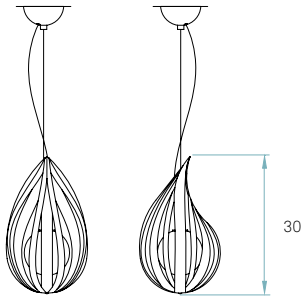

**Raindrop** / SMALL SUSPENSION  
by Javier Herrero Studio

REF. RDROP SP 20  
Raindrop Small

References

RDROP SP

Certificates

Class I

220 - 250V

Wood shade colours

- 20 Ivory White
- 21 Natural Cherry
- 22 Natural Beech
- 24 Yellow
- 25 Orange
- 26 Red
- 28 Blue
- 29 Grey
- 30 Turquoise
- 31 Chocolate
- 32 Pink

Components

**Diffuser**  
Frosted Glass

**Metal canopy**  
Brushed Nickel  
ø 10 cm - disc ø 14 cm

**Electrical cable**  
Transparent  
2 m drop

**Steel cable**  
2 m drop

**Box size**  
43 x 31 x 29 cm

**Box volume**  
0,039 m<sup>3</sup>

**Weight**  
Gross - 2,1 Kg  
Net - 0,7 Kg

Recommended bulbs (Not Included)