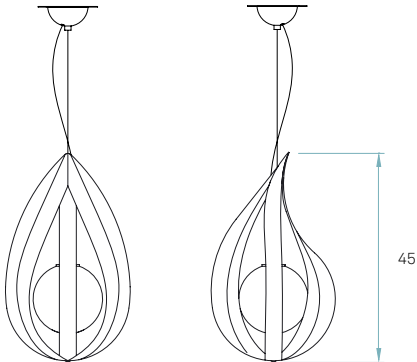

- 20 Ivory White
- 21 Natural Cherry
- 22 Natural Beech
- 24 Yellow
- 25 Orange
- 26 Red
- 28 Blue
- 29 Grey
- 30 Turquoise
- 31 Chocolate

Components

Diffuser
Frosted Glass

Metal canopy
Brushed Nickel
ø 10 cm - disc ø 14 cm

Electrical cable
Transparent
2 m drop

Steel cable
2 m drop

Recommended bulbs (Not Included)

G9

LED DIM
1 x 3 W max.

Energy class

A⁺