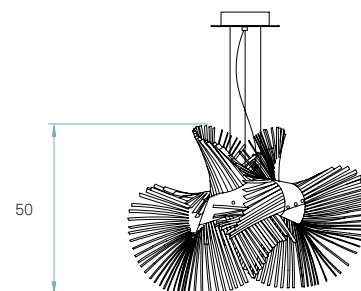

**Metal canopy**Brushed Nickel
ø 14 cm - disc ø 20 cm**Electrical cable**Transparent
2 m drop**Steel cable**

3 x 2 m drop

**Box size**

66 x 66 x 62 cm

Box volume0,27 m³**Weight**Gross - 6,3 Kg
Net - 2,1 Kg

Recommended bulbs (Not included)

**E27**CFL Double tube
1 x 20 W max.

or

CFL Double tube DIM
1 x 18 W max.

or

LED Mini Globe DIM
1 x 7 W max.

Energy class

50