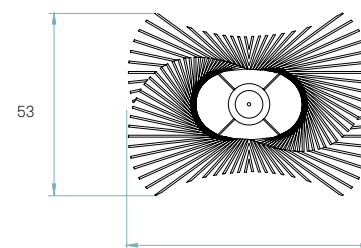

References

MMIK S

Awards

Chicago 2008

DESIGN PLUS
Frankfurt 2006

Certificates

Class I

220 - 250V

Wood shade colours

- 20 Ivory White
- 21 Natural Cherry
- 22 Natural Beech
- 24 Yellow
- 25 Orange
- 26 Red
- 28 Blue
- 29 Grey
- 30 Turquoise
- 31 Chocolate
- 32 Pink

Components

Metal canopy

Brushed Nickel
ø 14 cm - disc ø 20 cm

Electrical cable

Transparent
2 m drop

Steel cable

3 x 2 m drop

Box size

66 x 66 x 62 cm

Box volume

0,27 m³

Weight

Gross - 6,3 Kg
Net - 2,1 Kg

Recommended bulbs (Not included)

E27

CFL Double tube
1 x 20 W max.

or

CFL Double tube DIM
1 x 18 W max.

or

LED Mini Globe DIM
1 x 7 W max.

Energy class

50

53

70