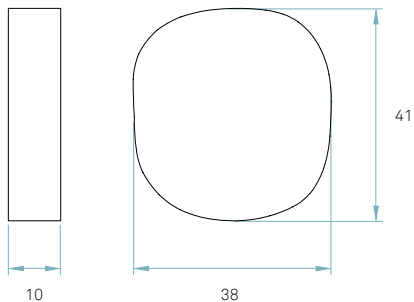

References

Awards

Hamburg 2007

Certificates

Class I

220 - 250V

Wood shade colours

- 20 Ivory White
- 21 Natural Cherry
- 22 Natural Beech
- 24 Yellow
- 25 Orange
- 26 Red
- 28 Blue
- 29 Grey
- 30 Turquoise
- 31 Chocolate
- 32 Pink

Components

Frontal diffuser
Matt satin acrylic

Back plate
White metal enamel

Box size
51 x 51 x 32 cm

Box volume
0,083 m³

Weight
Gross - 3,9 Kg
Net - 1,5 Kg

Recommended bulbs (Not Included)

GX53

LED Slim lamp
1 x 7 W max.

or

LED Slim lamp DIM
1 x 7 W max.

Energy class