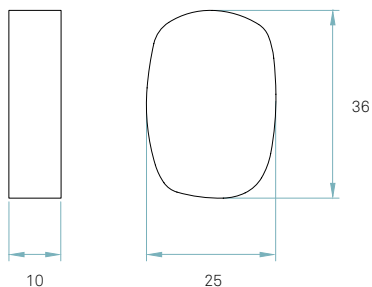

Packaging

Box size
43 x 31 x 29 cm

Box volume
0,039 m³

Weight
Gross - 2,2 Kg
Net - 0,9 Kg

Recommended bulbs (Not Included)

GX53

LED Slim lamp
1 x 7 W max.

or