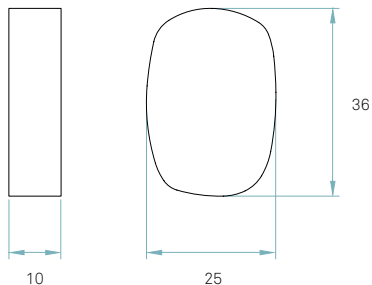

Components

Back plate
White metal enamel

Packaging

Box size
43 x 31 x 29 cm

Box volume
0,039 m³

Weight
Gross - 2,2 Kg
Net - 0,9 Kg

Recommended bulbs (Not Included)

- GX53**
LED Slim lamp
1 x 7 W max.
- or
- LED Slim lamp DIM
1 x 7 W max.