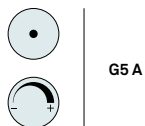

References