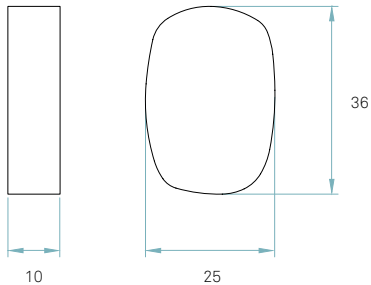

Packaging

Box size
43 x 31 x 29 cm

Box volume
0,039 m³

Weight
Gross - 2,2 Kg
Net - 0,9 Kg

Recommended bulbs (Not Included)

GX53

LED Slim lamp
1 x 7 W max.

or