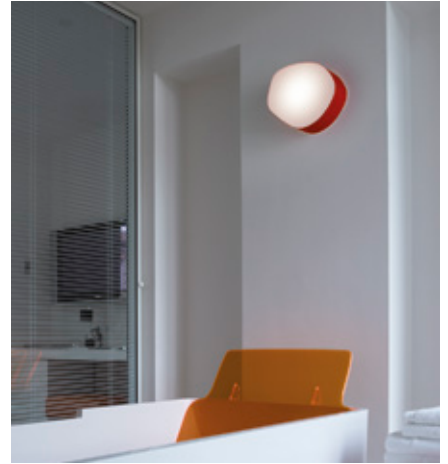

MEDIUM WALL, CEILING / **Guijarros**  
by Marivi Calvo

References

Certificates

Wood shade colors

- 20 Ivory White
- 21 Natural Cherry
- 22 Natural Beech
- 24 Yellow
- 25 Orange
- 26 Red
- 28 Blue
- 29 Grey
- 30 Turquoise
- 31 Chocolate

Awards

Components

**Frontal diffuser**  
Matt satin acrylic

**Back plate**  
White metal enamel

Recommended bulbs (Not Included)

GX53

LED Stim lamp  
1 x 7 W max.

or