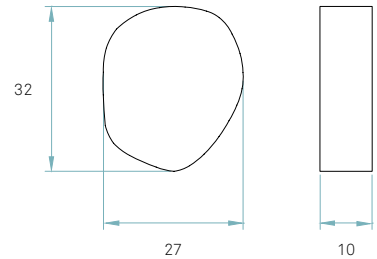

Awards

Components

**Frontal diffuser**  
Matt satin acrylic

**Back plate**  
White metal enamel

Recommended bulbs (Not Included)

GX53

LED Stim lamp  
1 x 7 W max.

or