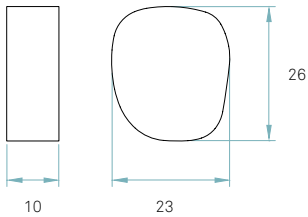

Recommended bulbs (Not Included)

GX53

LED Slim lamp
1 x 7 W max.

or

LED Slim lamp DIM
1 x 7 W max.

Energy class

A⁺⁺, A⁺, A, B