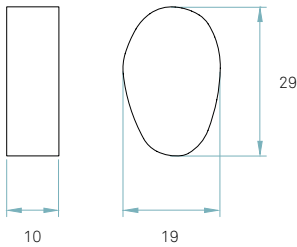

Guijarro / SMALL WALL, CEILING
by Mariví Calvo

REF. G6 A 24, G5 A 28, G5 A 26 & **G2 A 25**
Guijarro Large, Medium, Medium & **Small**

References

Awards

Hamburg 2007

Certificates

Class I

220 - 250V

Back plate
White metal enamel

Box size
24 x 24 x 42 cm

Box volume
0,024 m³

Weight
Gross - 1,3 Kg
Net - 0,6 Kg

Recommended bulbs (Not Included)

GX53

LED Slim lamp
1 x 7 W max.

or