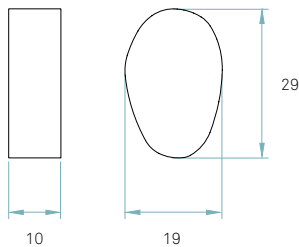

REF. G6 A 24, G5 A 28, G5 A 26 & **G2 A 25**
Guijarro Large, Medium, Medium & **Small**

References

Awards

Hamburg 2007

Certificates

Class I

220 - 250V

Wood shade colours

Packaging

Box size
24 x 24 x 42 cm

Box volume
0,024 m³

Weight
Gross - 1,3 Kg
Net - 0,6 Kg

Recommended bulbs (Not Included)

GX53

LED Slim lamp
1 x 7 W max.

or