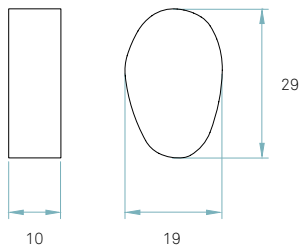

REF. G6 A 24, G5 A 28, G5 A 26 & **G2 A 25**
Guijarro Large, Medium, Medium & **Small**

References

G2 A

Awards

Hamburg 2007

Certificates

Class I

220 - 250V

Back plate
White metal enamel

Box size
24 x 24 x 42 cm

Box volume
0,024 m³

Weight
Gross - 1,3 Kg
Net - 0,6 Kg

Recommended bulbs (Not Included)

GX53

LED Slim lamp
1 x 7 W max.

or