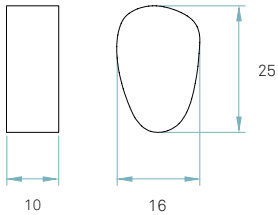

Awards

Hamburg 2007

Components

Frontal diffuser
Matt satin acrylic

Back plate
White metal enamel

Recommended bulbs (Not Included)

**GX53**

LED Slim lamp
1 x 7 W max.