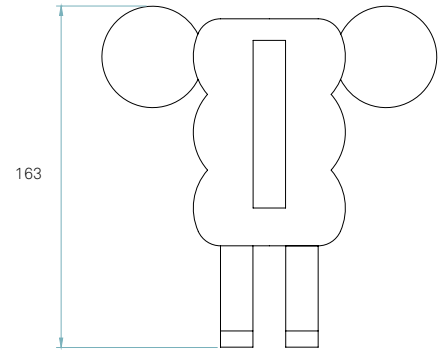

References

Certificates

Class III

Only wood shade colours are FSC® certified

Wood shade colours

- 20 Ivory White
- 22 Natural Beech

Awards

Chicago 2015

Components

Wood
Oak & Birch

Cord and plug with on/off or dimming switch
Red cloth cord 200 cm

Packaging

Box size
100 x 125 x 205 cm
Wood crated for transport

Box volume
2,563 m³

Weight
Gross - 122 Kg
Net - 67 Kg

LED
Linear Module
12 x 5,5 W 350mA

Driver
MEANWELL
1 unit - Ref. NPF 90D-36

Energy class

LED integrated

Details

Input Voltage	Luminous Flux	CRI	Watt.	CCT	Lifetime (L70)
30V	N/A	90	90 W	3000 K (20)	40000h
30V	N/A	80	90 W	5000 K (22)	40000h

163

98

160