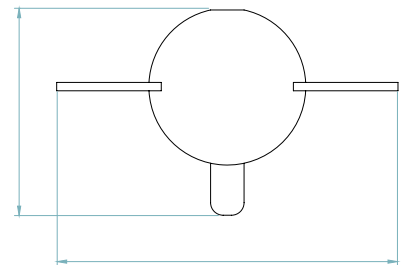

References

Certificates

Class III

Only wood shade colours are FSC® certified

Wood shade colours

- 20 Ivory White
- 22 Natural Beech

Awards

Chicago 2015

Components

Wood
Oak & Birch

Cord and plug with on/off or dimming switch
Red cloth cord 200 cm

Packaging

Box size
100 x 125 x 205 cm
Wood crated for transport

Box volume
2,563 m³

Weight
Gross - 122 Kg
Net - 67 Kg

LED
Linear Module
12 x 5,5 W 350mA

Driver
MEANWELL
1 unit - Ref. NPF 90D-36

Energy class

LED integrated

Details

Input Voltage	Luminous Flux	CRI	Watt.	CCT	Lifetime (L70)
30V	N/A	90	90 W	3000 K (20)	40000h
30V	N/A	80	90 W	5000 K (22)	40000h

163

98

160