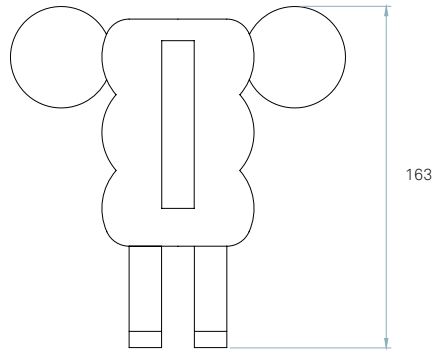

LED Elephant / LIFE SIZE
by Isidro Ferrer & LZF Lab

References

Certificates

Wood shade colors

Components

Wood
Elm & Birch tree

Packaging

Box size
100 x 125 x 205 cm
Wood crated
for transport

Weight
Gross - 122 Kg
Net - 67 Kg

Box volume
2,56 m³

LED
Linear Module
12 x 5,5 W 350mA

Driver
MEANWELL
1 unit - Ref. NPF 90D-36

Energy class

A+
LED integrated
Not replaceable

Details

Input Voltage	Luminous Flux	CRI	Watt.	CCT	Lifetime (L70)
120V-277V	N/A	80	90 W	5000 K	40000h