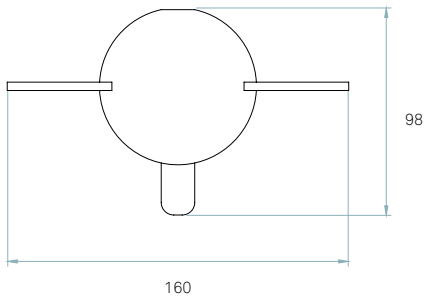

LED Elephant / LIFE SIZE
by Isidro Ferrer & LZF Lab

References

Certificates

Wood shade colors

Components

Wood
Elm & Birch tree

Packaging

Box size
100 x 125 x 205 cm
Wood crated
for transport

Weight
Gross - 122 Kg
Net - 67 Kg

Box volume
2,56 m³

LED
Linear Module
12 x 5,5 W 350mA

Driver
MEANWELL
1 unit - Ref. NPF 90D-36

Energy class

A+
LED integrated
Not replaceable

Details

Input Voltage	Luminous Flux	CRI	Watt.	CCT	Lifetime (L70)
120V-277V	N/A	80	90 W	5000 K	40000h