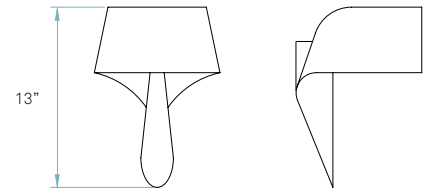

References

AIR A E12 UL
AIR A GU24 UL

Certificates

120V

Wood shade colors

- 20 Ivory White
- 21 Natural Cherry
- 22 Natural Beech
- 24 Yellow
- 25 Orange
- 26 Red
- 28 Blue
- 29 Grey
- 30 Turquoise
- 31 Chocolate
- 32 Pink

Awards

Chicago 2009

Components

Back plate
Chrome

Packaging

Box size
17 x 12 x 11"

Box volume
1,4 ft³

Weight
Gross - 3,3 Lb
Net - 0,7Lb

Recommended bulbs (Not Included)

120V
E12 Candelabra Base

CFL Mini Globe
1 x 9 W max

LED Mini Globe
1 x 5 W max

120V
GU24

CFL Mini Globe
1 x 9 W max

LED Mini Globe
1 x 5 W max