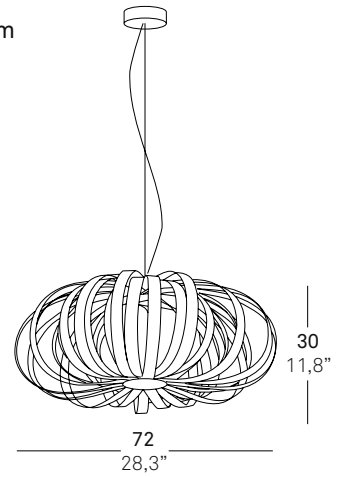

E-27

Ø95

CFL globe /

Globo bajo consumo

USA

1 x Globe CFL 15W

Medium Base

or

1 x G-25 100W max.

incandescent

Up-Charge Option

1 x 15W CFL GU-24

Box / Caja:

2 Kg

0,052 m³

74x41x17 cm

5 Lb

Box size:

31x16x5"

Onion
Bang Design

Onion
Bang Design

Onion
Bang Design

SPANISH
ARTISAN
OF THE YEAR
AWARD 2011