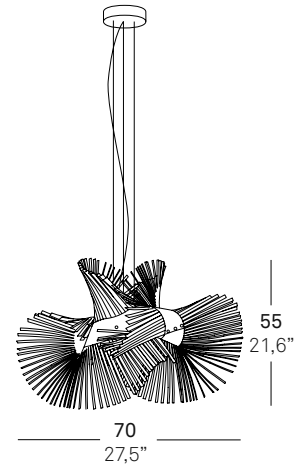

MiniMikado features a shade made of several pieces of die-cut wood veneer which gives it a dynamic, easy and sensual appearance. Its lightweight structure confers the lamp an elegant, stylised appearance, while the veneer fringe creates an attractive play of light and shadow.

1 x 20 w
E-27
CFL Double tube /
Bajo consumo

USA

1 x 18W
GU-24 Base
CFL Quad Tube

Box / Caja:
3,56 Kg
0,253 m³
65x65x60cm

8 Lb
Box size:
38x20x37"

FLOOR
PIE

MMIK P CHW

WORLD

1 x 20 w
E-27
CFL Double tube /
Bajo consumo

USA

1 x 18W
GU-24 base
CFL Quad Tube

Shade / Pantalla
box 1 / caja 1:
3,56 Kg
0,253 m³
65x65x60 cm

Foot / Pie
box 2 / caja 2:
7 Kg
0,162 m³
181x29x31 cm

Shade (box 1)
9 Lb
Box size:
26x26x24"