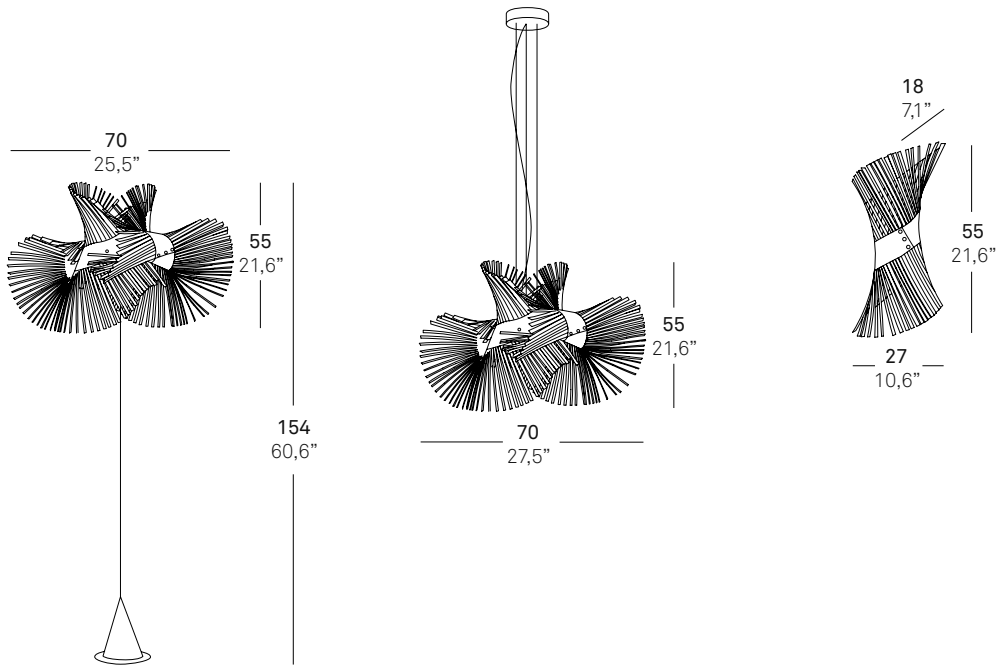

MINI MIKADO / MINI MIKADO SINGLE Miguel Herranz

FAMILY / FAMILIA

SHADE FINISHES / ACABADOS PANTALLAS

REF. CHW

Natural timber veneer **Madera natural**

CHW-20
American white wood
Bolivar blanco

CHW-25
Orange
Naranja

CHW-21
Cherry
Cerezo

CHW-26
Red
Roja

CHW-22
Beech
Haya

CHW-27
Green
Verde

CHW-24
Yellow
Amarillo

CHW-29
Grey
Gris