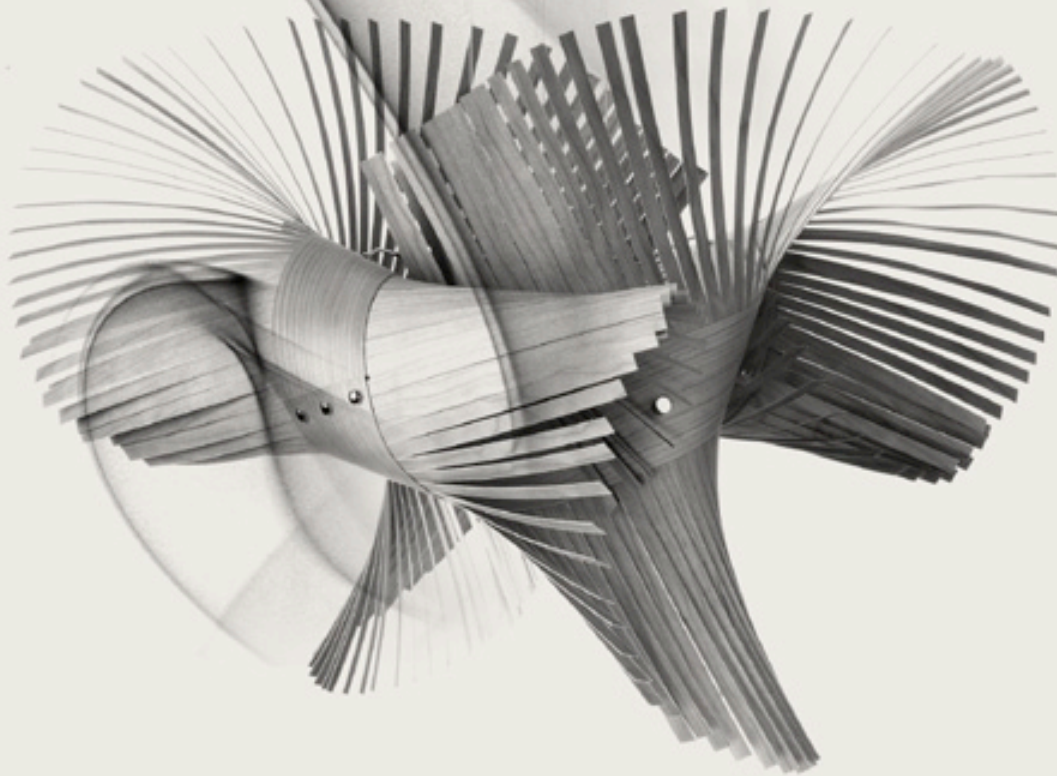

lzf
HANDMADE

MINI MIKADO
Book

---

pdf

2012

Wood touched by Light