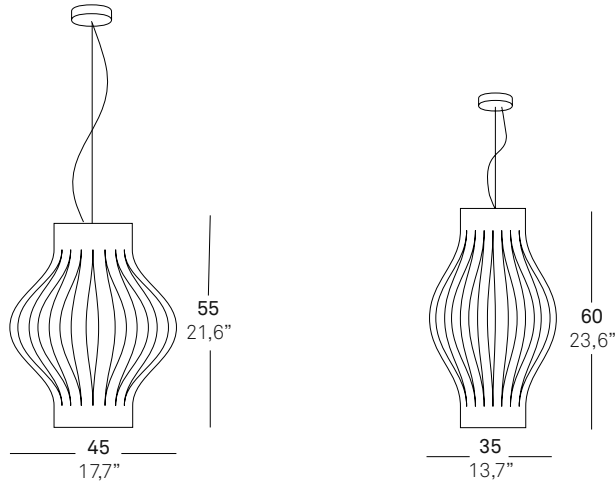

FAROLILLO Bang Design

FAMILY / FAMILIA

SHADE FINISHES / ACABADOS PANTALLAS

REF. CHW

Natural timber veneer **Madera natural**